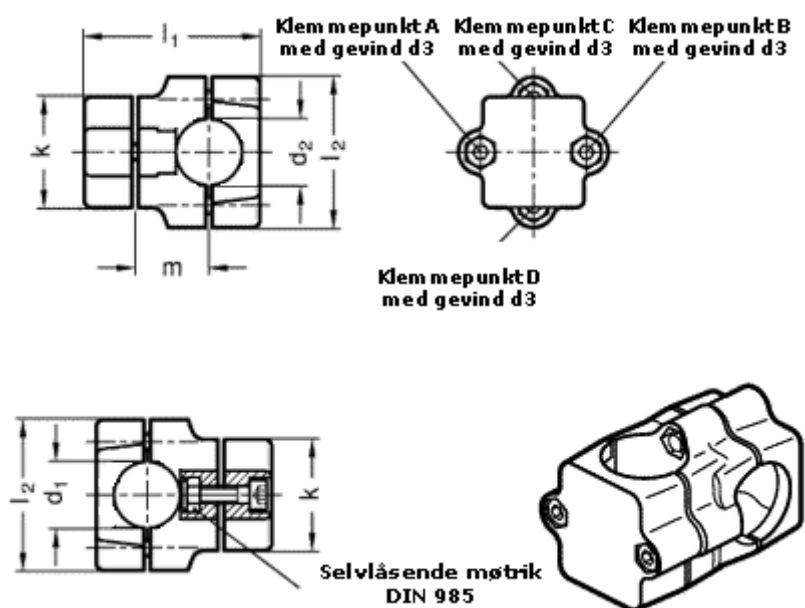

Article number: 20134B32B32602BL
Description: E+G Two-way Connector
GN134-B32-B32-60-2-BL

Measures

Adjustable clamp lever = GN 911-M 8-55 have to be ordred separately

d1	= 32
d2	= 32
d3	= M 8
k	= 60
l1	= 109.0
l2	= 79
m	= 50.0